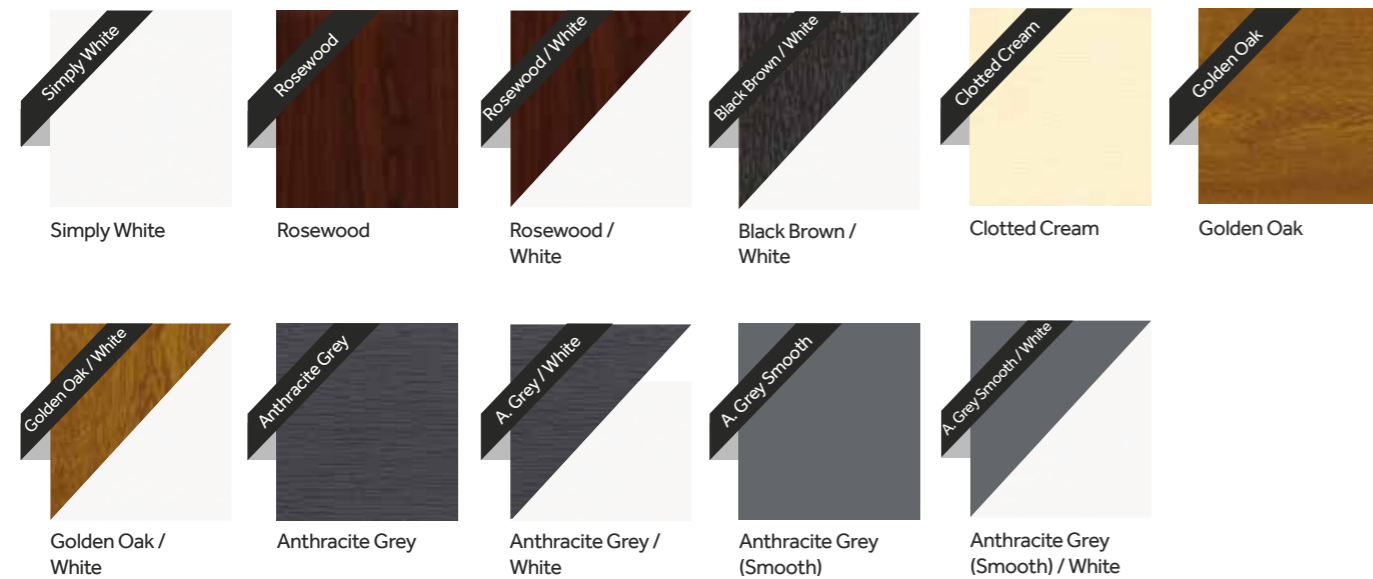

Flush Fit Colours

Bespoke colours available to suit your home