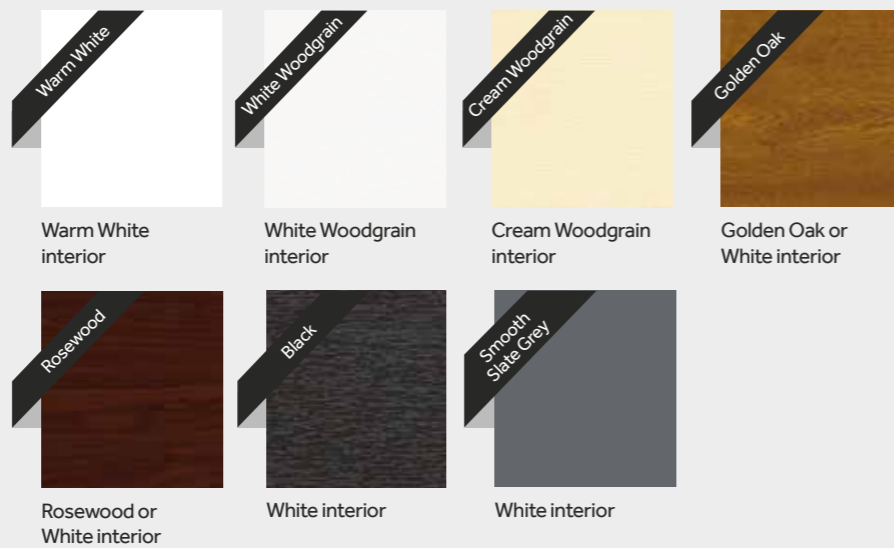

# Finishing touches

All products have been made with **Longlife Technology**. This means your windows, doors and conservatories will look as good as new throughout their lifetime.

With a choice of internal and external colours, you have the flexibility to truly complement the décor of your home.

## Colours made to last

**Bespoke colour options** open up a whole new world of choices. Our advanced, in-house spray booth facilities offer in excess of **200 colours**.

### Standard colours