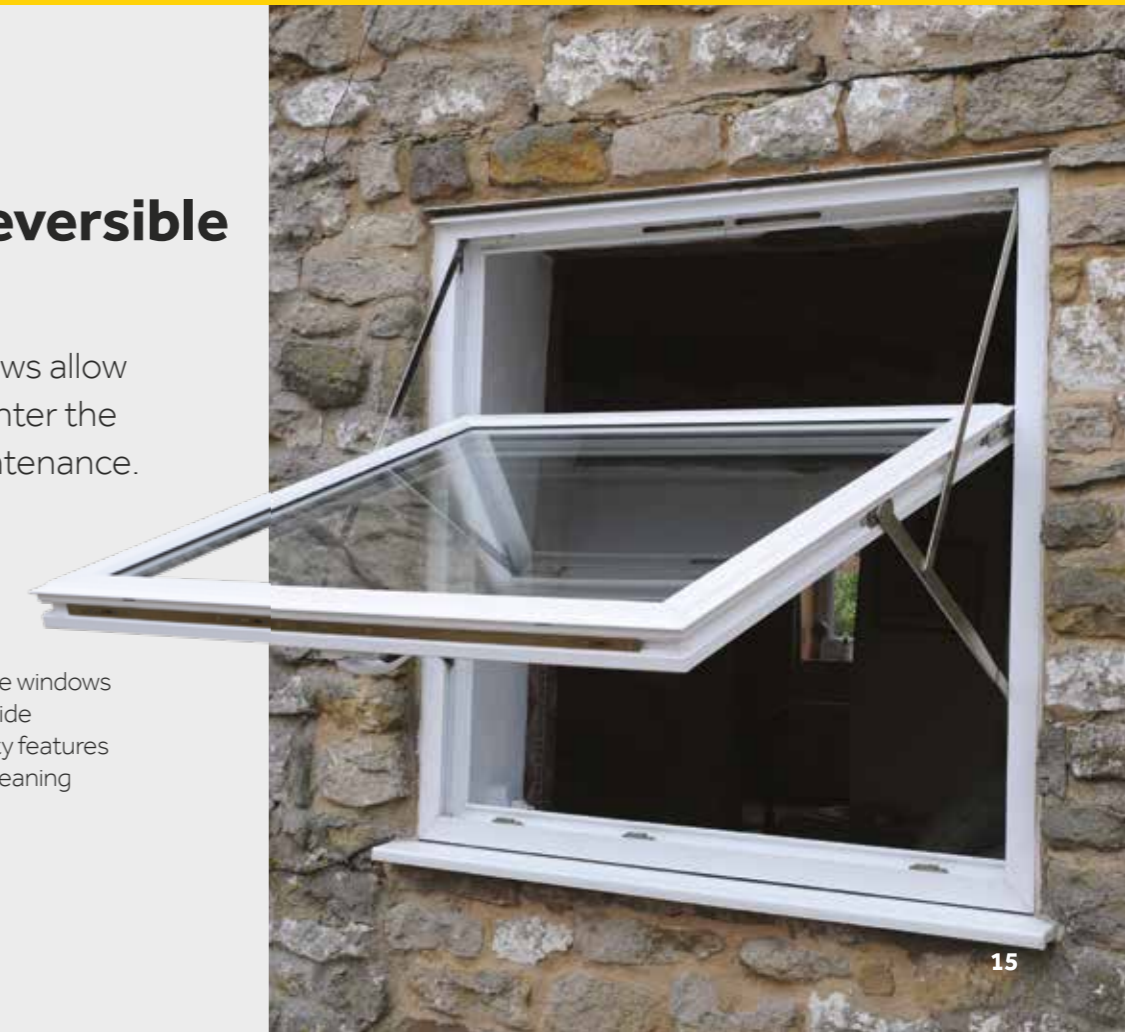

## Tilt & Turn

Tilt and turn windows are characterised by the fact that they open into your home and allow the biggest possible glass area. This style of window provides excellent levels of ventilation and security, whilst remaining highly thermally efficient when required. Ideal for homes with limited clearance outside, or high-rise properties, tilt and turn windows are easy to clean, even from within the home.

Using clever hinge and locking technology, tilt and turn windows have two opening arrangements: from the top for gentle ventilation or full opening from the side.

## Vertical Slider

Crafted with attention to detail, our vertical slider windows combine the functional benefits and performance of a modern PVCu window with the feel, appearance and operational simplicity of a traditional style window.

## Fully Reversible

Fully reversible windows allow **maximum light** to enter the home with easy maintenance.

Rotating at 180 degrees, these windows can easily be cleaned from inside the home and have child safety features which allow safe and secure cleaning and ventilation.