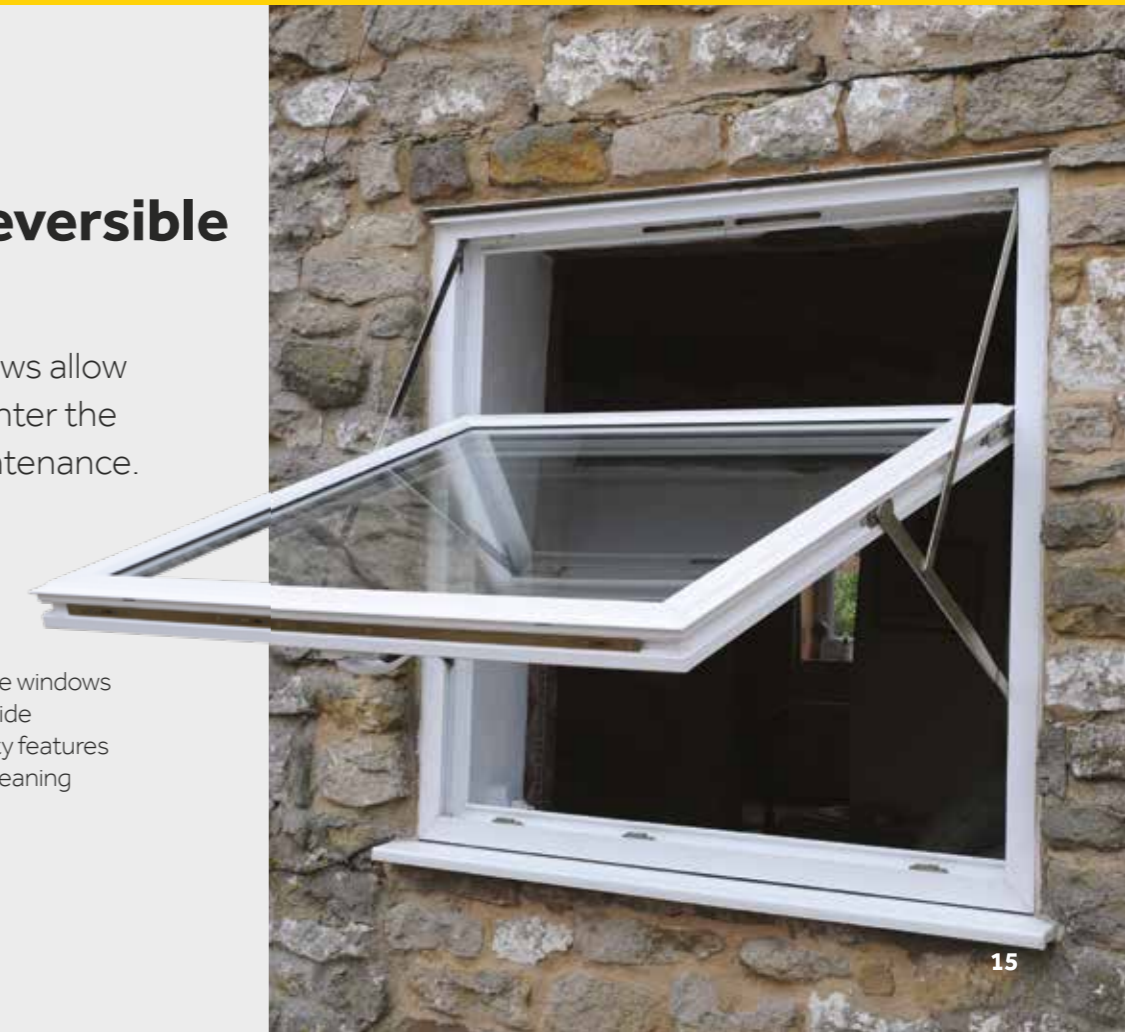

Tilt & Turn

Tilt and turn windows are characterised by the fact that they open into your home and allow the biggest possible glass area. This style of window provides excellent levels of ventilation and security, whilst remaining highly thermally efficient when required. Ideal for homes with limited clearance outside, or high-rise properties, tilt and turn windows are easy to clean, even from within the home.

Using clever hinge and locking technology, tilt and turn windows have two opening arrangements: from the top for gentle ventilation or full opening from the side.

Vertical Slider

Crafted with attention to detail, our vertical slider windows combine the functional benefits and performance of a modern PVCu window with the feel, appearance and operational simplicity of a traditional style window.

The modern vertical slider not only emulates the aesthetics of its traditional equivalent, but also offers additional benefits such as the easy maintenance of PVCu.

Fully Reversible

Fully reversible windows allow **maximum light** to enter the home with easy maintenance.

Rotating at 180 degrees, these windows can easily be cleaned from inside the home and have child safety features which allow safe and secure cleaning and ventilation.

Bay

Extending the footprint of your home, bay windows are an excellent choice to add character. While creating depth, maximising space and allowing natural light to open up your home, bay windows help to maintain a traditional feel.