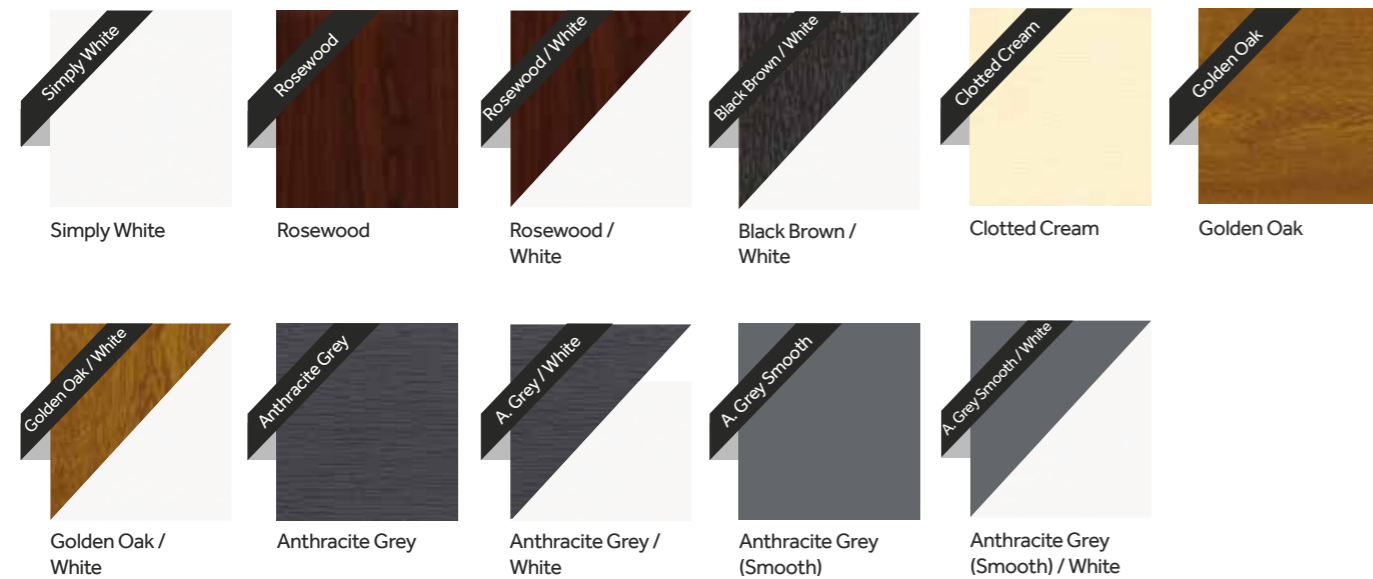

With a choice of internal and external colours, you have the flexibility to truly complement the décor of your home.

Colours made to last

Bespoke colour options open up a whole new world of choices. Our advanced, in-house spray booth facilities offer in excess of **200 colours**.

Standard colours

Flush Fit Colours

Bespoke colours available to suit your home

Furniture

Finish your windows with stylish handles in a choice of colours and styles.

Accessories

Colours

Sustainability