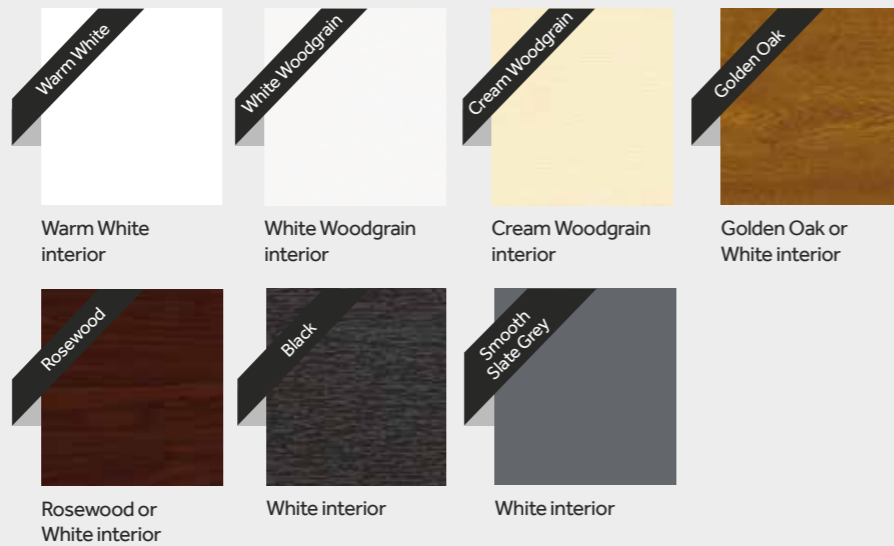

-  Edwardian
-  Lean-to
-  Victorian
-  T, P & L Shape
-  Gable
-  Orangery

With a variety of styles and finishes, our conservatories will **complement your home perfectly** and provide you with an extension that you and your family will **enjoy all year round**.

With a choice of internal and external colours, you have the flexibility to truly complement the décor of your home.

Colours made to last

Bespoke colour options open up a whole new world of choices. Our advanced, in-house spray booth facilities offer in excess of **200 colours**.

Standard colours

Flush Fit Colours

Bespoke colours available to suit your home

Furniture

Finish your windows with stylish handles in a choice of colours and styles.

Accessories

Colours

Sustainability