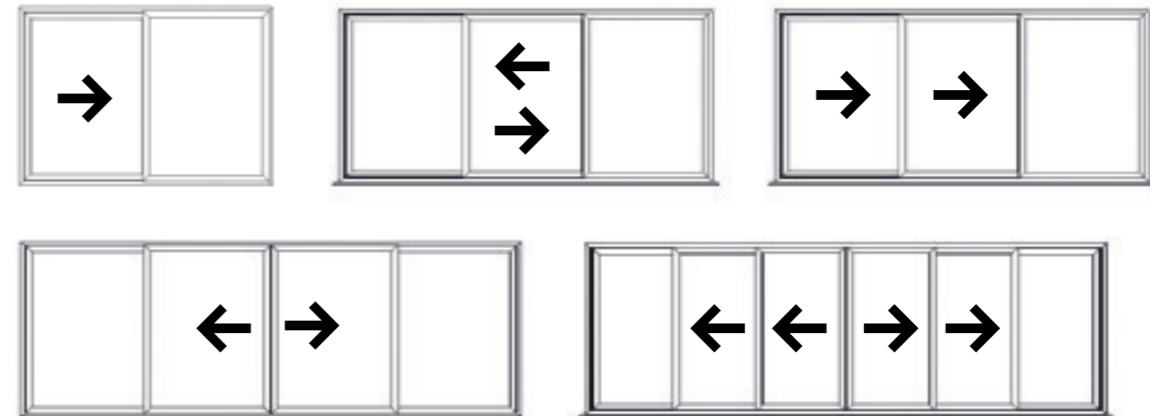

System	Smart Architectural Aluminium - Visoglide Plus
Finish	Polyester powder coated
U Value	up to 1.5 w/m²k using a suitable triple-glazed unit
Security	Multi-point locking plus individual keeps
Frame depth	99mm or 126mm double track 165.5mm or 182.5mm triple track
Max sash weight	200kg
Max sash height	2500mm
Max sash width	Within above limitations
Glazing	28mm double- or triple-glazed or 36mm triple-glazed
Track	Double or triple dependent on configuration
Standard interlock width	83mm
Slim interlock width	34mm

Available colours:

White Black Grey Grey on White