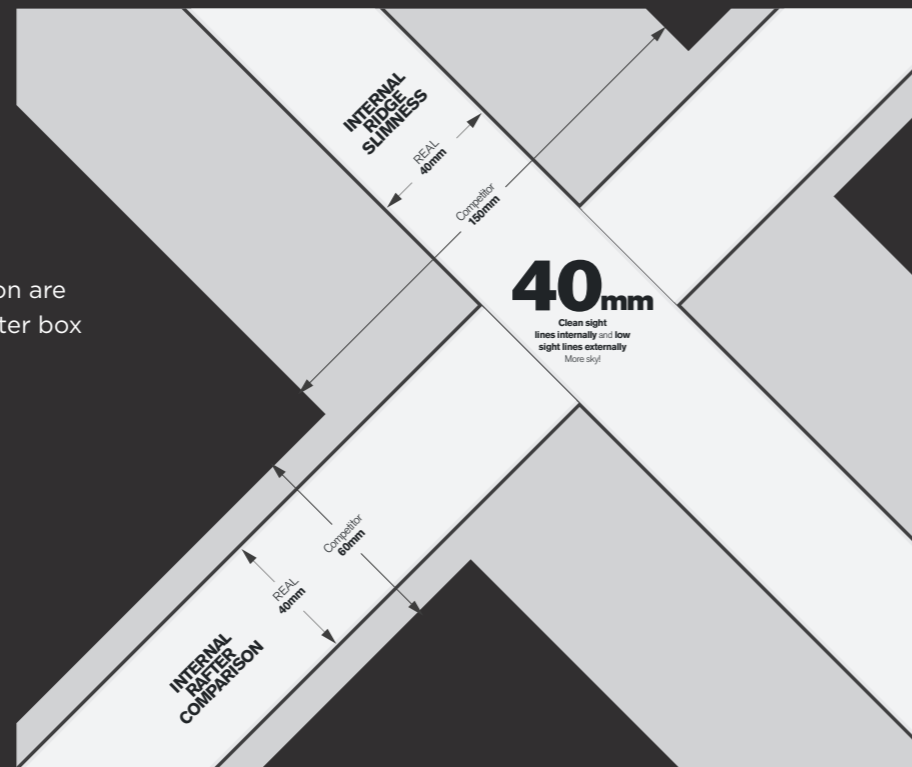

GLAZED ROOFS

Whether replacing an existing roof or building a new extension, a REAL Aluminium Glazed Roof is a great way to bring natural light into a room.

The REAL Aluminium Lantern Roof offers exceptional benefits unmatched by any other roof on the market.

The clean, sharp lines with minimum intrusion are possible thanks to the super-slim 40mm rafter box profile and no boss or hood.

Key benefits

- The UK's most thermally efficient aluminium roof system**
- The UK's strongest roof system**
- Minimalist modern design with ultra-low sightlines
- Ideal for orangeries
- Clean low sightlines externally
- Aluminium external caps

SPECIFICATION

System	REAL Lanterns
Finish	Polyester powder coated
U Value (rafter)	Up to 1.5 w/m²k (double-glazed) Up to 0.95 w/m²k (triple-glazed)
Rafter width	40mm
Ridge width	40mm
Roof pitch	25 degrees
Tie bars (dependent on design)	Up to 2500mm wide - no tie bar Up to 3800mm wide - hidden Up to 5000mm - box
Glazing	24mm double or 44mm triple-glazed*

*Roof vents only available on double-glazed roofs

Roof vents

Single roof vents have been designed to match the roof's ultra-slim appearance and are ideally positioned for ventilation.

Double roof vents are more commonly seen on older, traditional conservatories. The roof vent is capable of spanning a width of up to 1600mm. Both roof vents can be supplied with either a manual opener or an electric remote/switch opener.

System	REAL Flat Rooflight
Finish	Polyester powder coated
U Value (glazing & frame)	1.3 w/m²k (double-glazed)
U Value (glazing)	1.0 w/m²k (double-glazed)
Glazing	6mm/16mm gas/6mm low e
Minimum Size	400 x 400
Maximum Size	1200 x 2500, 1400 x 2000, 3000 x 1000
Maximum Square Size	1400 x 1400

Available colours: