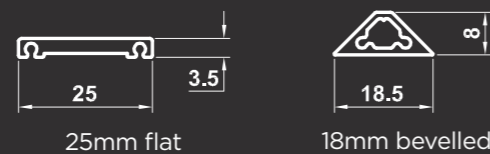

CASEMENT WINDOWS

The REAL Casement Windows range offers ultimate flexibility with numerous combinations of top-hung sashes, side-hung sashes, dummy sashes and fixed lights available that are ideal for residential installations.

All REAL Aluminium profiles utilise innovative polyamide thermal break technology which creates a barrier between the cold air outside and the warm air inside. This technology significantly reduces thermal transmittance and enhances the overall U Value of a product, allowing REAL Aluminium casement windows to achieve a Window Energy 'A' Rating when used in conjunction with the correct double- or triple-glazed unit.

Choose from two styles available within the REAL Aluminium range: **Square**, our standard style window or **Featured**, a more traditional profile replicating the ovolo style of a traditional timber window. Both options are available internally or externally glazed.

ELEGANT, SLIM SIGHTLINE - Up to 50% slimmer than PVCu

For a truly classic look, why not add Georgian or Astragal bars?

SQUARE - CONTEMPORARY EXCLUSIVE TO REAL ALUMINIUM

The square-edged profile of the 'Contemporary' window provides clean, slim sightlines and a modern finish to any home.

System	Smart Architectural Aluminium - modified 70mm Alitherm 300
Finish	Polyester powder coated
WER	up to A-rating using suitable double-glazed unit
U Value	up to 1.4 w/m²k using suitable triple-glazed unit
Locking system	Espag locking
Frame depth	70mm
Typical sightline	67mm
SH Max o/a width	700mm
SH Max o/a height	1400mm
TH Max o/a width	1400mm
TH Max o/a height	1300mm
Glazing	28mm double- or triple-glazed or 36mm triple-glazed

Available colours:

FEATURED - CLASSIC-AL EXCLUSIVE TO REAL ALUMINIUM